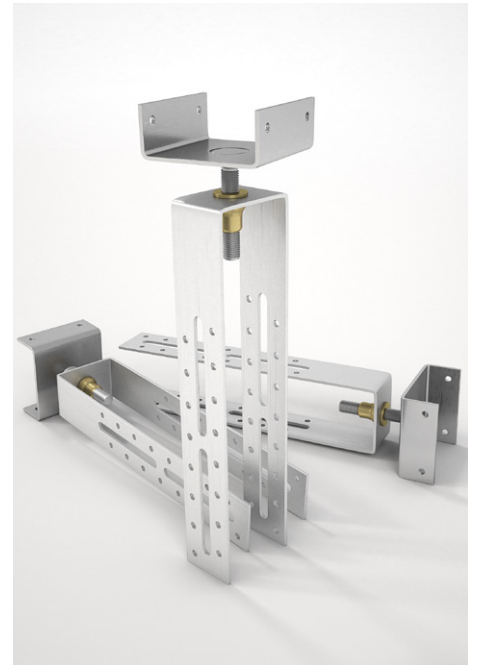

Tasks: modeling, UW-unwrapping, texturing,
lighting, rendering, post-processing

Tools: 3DsMax, V-Ray, Rail Clone Pro, Substance
Painter, HDRI-Lighstudio, Illustrator, Photoshop

Balazs Neustadt

3D ARTIST

Telefon: