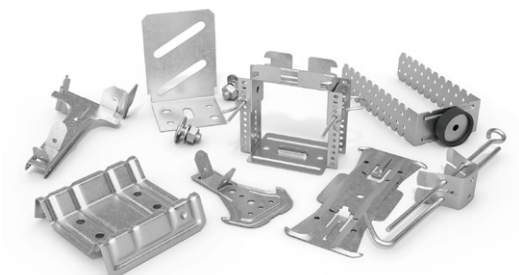

Basis: Originalgebilde und Produktmuster

Tasks: modeling, UW-unwrapping, texturing, lighting, rendering, post-processing

Tools: 3DsMax, V-Ray, Rail Clone Pro, Substance Painter, HDRI-Lighstudio, Illustrator, Photoshop